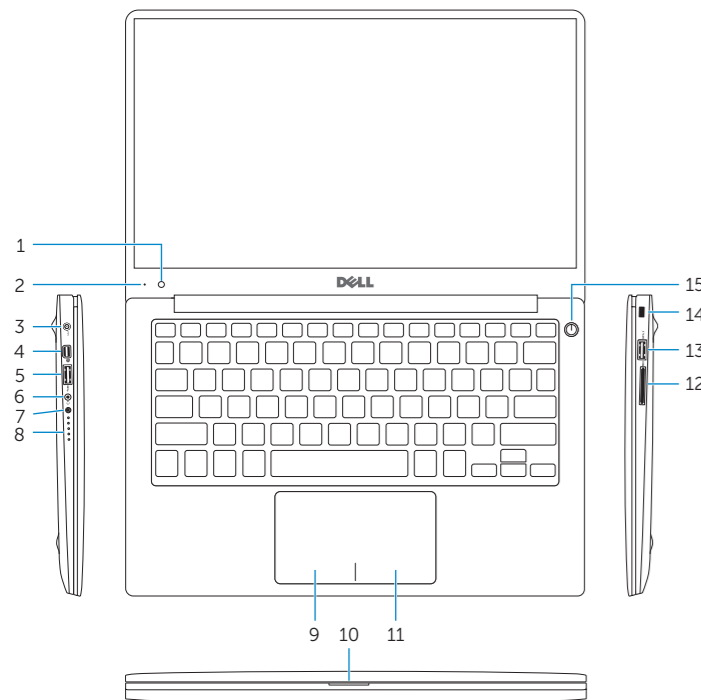

Computer model
Computermodell | Modello del computer
Bilgisayar modeli | דגם מחשב
XPS 9343

Features

Funktionen | Funzioni | Özellikler | תכונות

- | | |
|-------------------------------------|---------------------------------------|
| 1. Camera | 9. Left-click area |
| 2. Camera-status light | 10. Battery-status light |
| 3. Power-adapter port | 11. Right-click area |
| 4. Mini DisplayPort | 12. Media-card reader |
| 5. USB 3.0 port | 13. USB 3.0 port with PowerShare |
| 6. Headset port | 14. Security-cable slot |
| 7. Battery-charge status button | 15. Power button |
| 8. Battery-charge status lights (5) | 16. Regulatory and Service Tag labels |