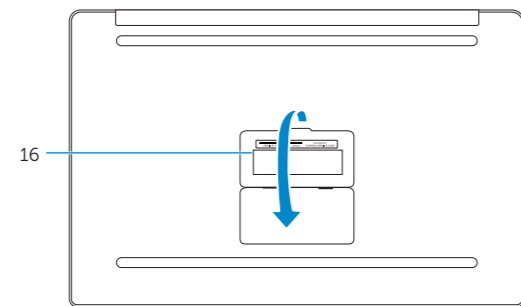

Computer model
Computermodell | Modello del computer
Bilgisayar modeli | דגם מחשב
XPS 9343

Features

Funktionen | Funzioni | Özellikler | תכונות

- | | |
|-------------------------------------|---------------------------------------|
| 1. Camera | 9. Left-click area |
| 2. Camera-status light | 10. Battery-status light |
| 3. Power-adapter port | 11. Right-click area |
| 4. Mini DisplayPort | 12. Media-card reader |
| 5. USB 3.0 port | 13. USB 3.0 port with PowerShare |
| 6. Headset port | 14. Security-cable slot |
| 7. Battery-charge status button | 15. Power button |
| 8. Battery-charge status lights (5) | 16. Regulatory and Service Tag labels |